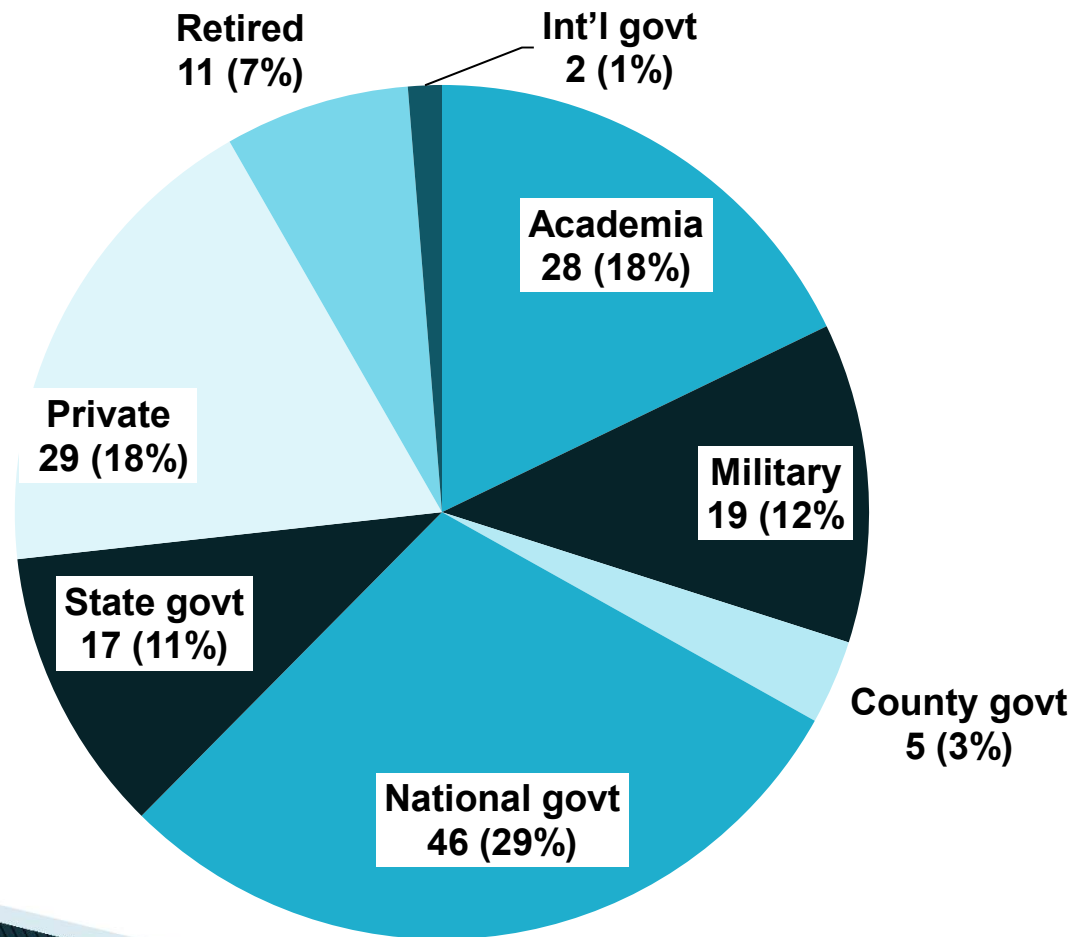

AAPHV Membership Profile

May 15, 2013

Data taken from 2012-13 membership applications

Promoting Veterinarians in Public Health

Membership Category, 2013 AAPHV Members

n=287, May 15, 2013

Type of Work Sector, 2013 Non-Student AAPHV Members

n=157, May 15, 2013

AAPHV Membership Preferred Address*

n=287, May 15, 2013

**Not necessarily work/school location*

International Addresses

May 15, 2013

AAPHV membership is not limited to members who are only U.S. citizens or residents. AAPHV members list their preferred address in 10 different countries/regions including:

- Canada
- Colombia
- Egypt
- Germany
- Ireland
- Israel
- Italy
- Malaysia
- Pakistan
- West Indies

Veterinary Schools

May 15, 2013

- ▶ While the median year of graduation from veterinary school for 2013 AAPHV members is 2000 (up from 1997 in 2012), the range is 1946 to 2012.
- ▶ 2013 AAPHV members are alumni of 29 North American and 12 foreign veterinary schools.

Changes From 2012 to 2013

- ▶ Membership increases
 - From 229 to 287 total members; 25% increase
 - From 101 to 130 student members; 29% increase
 - Smaller increases vs change from 2011 to 2012
- ▶ No substantive change in distribution of work sectors represented
- ▶ Wider geographic distribution of members