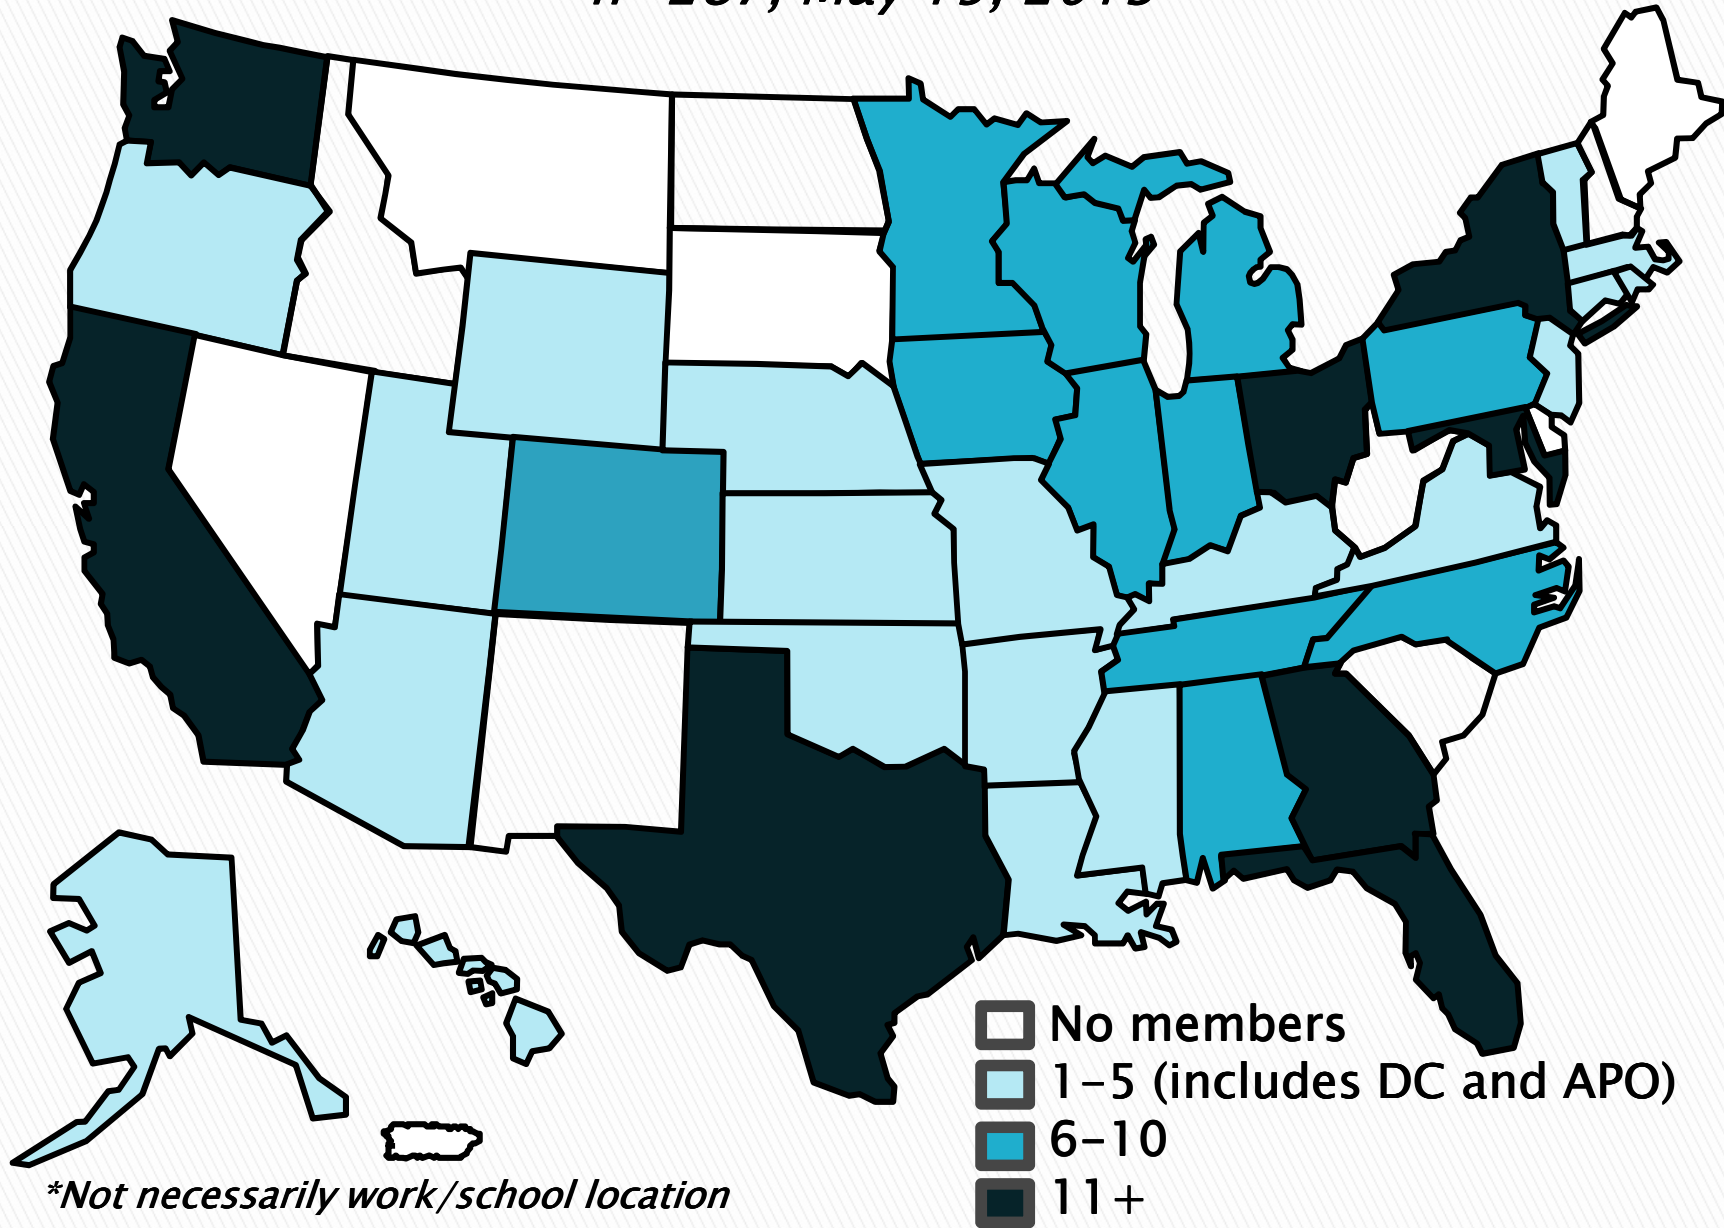

AAPHV Membership Profile

May 15, 2013

Data taken from 2012-13 membership applications

Promoting Veterinarians in Public Health

Membership Category, 2013 AAPHV Members

n=287, May 15, 2013

Type of Work Sector, 2013 Non-Student AAPHV Members

n=157, May 15, 2013

AAPHV Membership Preferred Address*

n=287, May 15, 2013

**Not necessarily work/school location*

International Addresses

May 15, 2013

AAPHV membership is not limited to members who are only U.S. citizens or residents. AAPHV members list their preferred address in 10 different countries/regions including:

- Canada
- Colombia
- Egypt
- Germany
- Ireland
- Israel
- Italy
- Malaysia
- Pakistan
- West Indies

Veterinary Schools

May 15, 2013

- ▶ While the median year of graduation from veterinary school for 2013 AAPHV members is 2000 (up from 1997 in 2012), the range is 1946 to 2012.
- ▶ 2013 AAPHV members are alumni of 29 North American and 12 foreign veterinary schools.