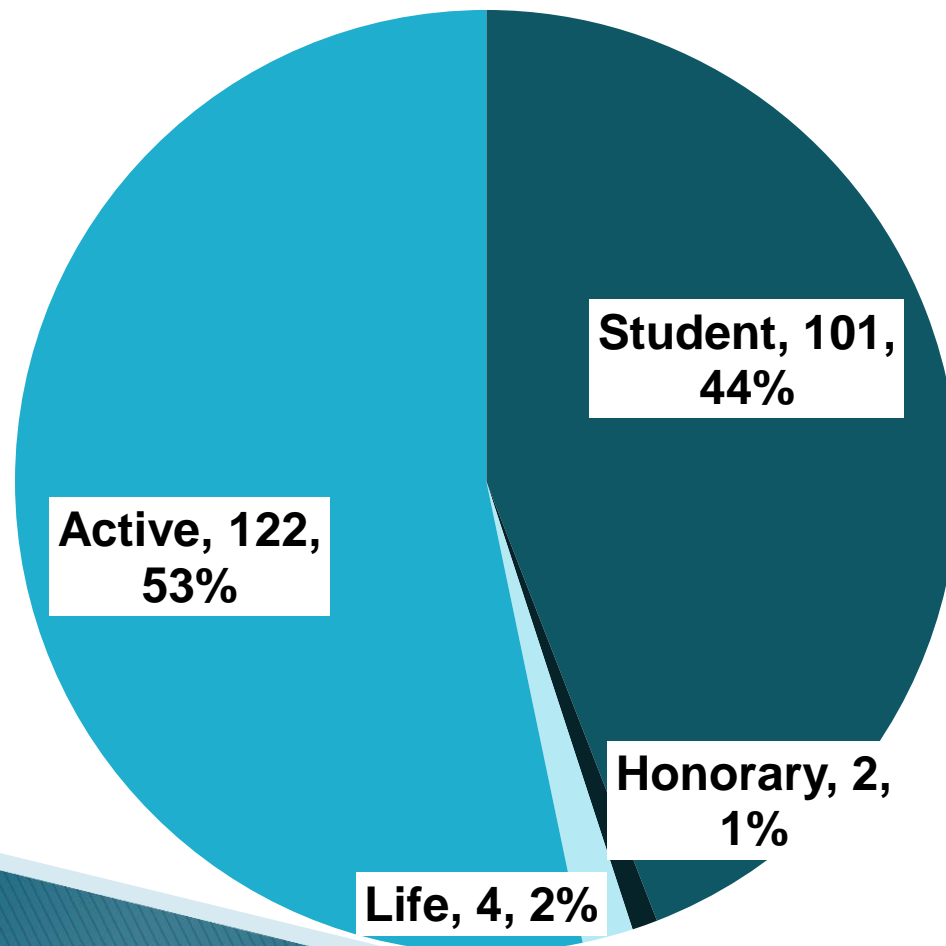

AAPHV Membership Profile

May 1, 2012

Data taken from 2011-12 membership applications

Promoting Veterinarians in Public Health

Membership Category, 2012 AAPHV Members

n=229, May 1, 2012

Type of Work Sector, 2012 All AAPHV Members

n=229, May 1, 2012

Type of Work Sector, 2012 Non-Student AAPHV Members

n=128, May 1, 2012

AAPHV Membership Preferred Address*

n=229, May 1, 2012

**Not necessarily work/school location*

International Addresses