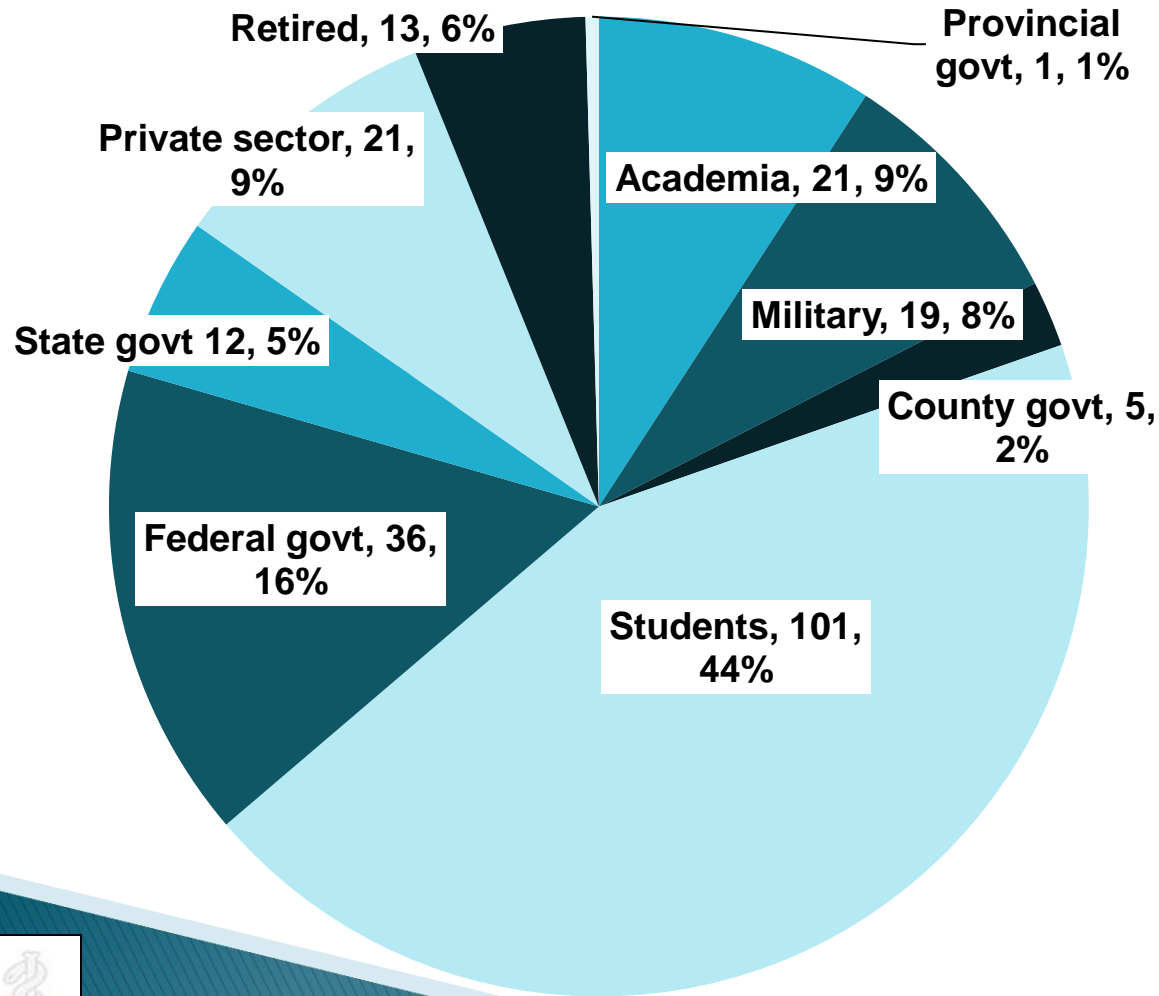

AAPHV Membership Profile

May 1, 2012

Data taken from 2011-12 membership applications

Promoting Veterinarians in Public Health

Membership Category, 2012 AAPHV Members

n=229, May 1, 2012

Type of Work Sector, 2012 All AAPHV Members

n=229, May 1, 2012

Type of Work Sector, 2012 Non-Student AAPHV Members

n=128, May 1, 2012

AAPHV Membership Preferred Address*

n=229, May 1, 2012

**Not necessarily work/school location*

International Addresses

Changes From 2011 to 2012

- ▶ **Membership increases**
 - From 141 to 229 total members; 62% increase
 - From 32 to 101 student members; 215% increase
- ▶ **No substantive change in distribution of Sectors represented**
- ▶ **Wider geographic distribution of members**