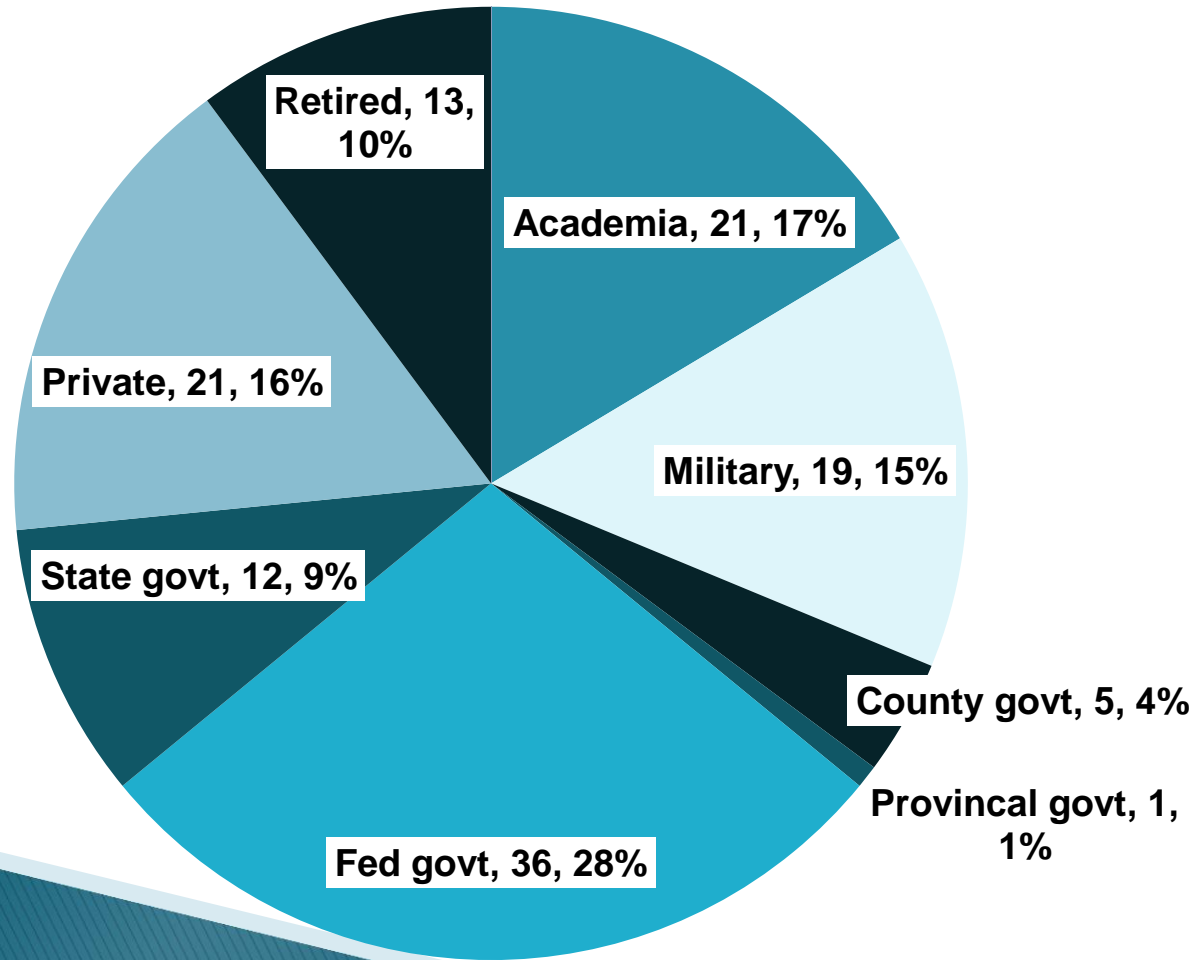

AAPHV Membership Profile

May 1, 2012

Data taken from 2011-12 membership applications

Promoting Veterinarians in Public Health

Membership Category, 2012 AAPHV Members

n=229, May 1, 2012

Type of Work Sector, 2012 All AAPHV Members

n=229, May 1, 2012

Type of Work Sector, 2012 Non-Student AAPHV Members

n=128, May 1, 2012

AAPHV Membership Preferred Address*

n=229, May 1, 2012

**Not necessarily work/school location*

International Addresses

Changes From 2011 to 2012

- ▶ **Membership increases**
 - From 141 to 229 total members; 62% increase
 - From 32 to 101 student members; 215% increase
- ▶ **No substantive change in distribution of Sectors represented**
- ▶ **Wider geographic distribution of members**