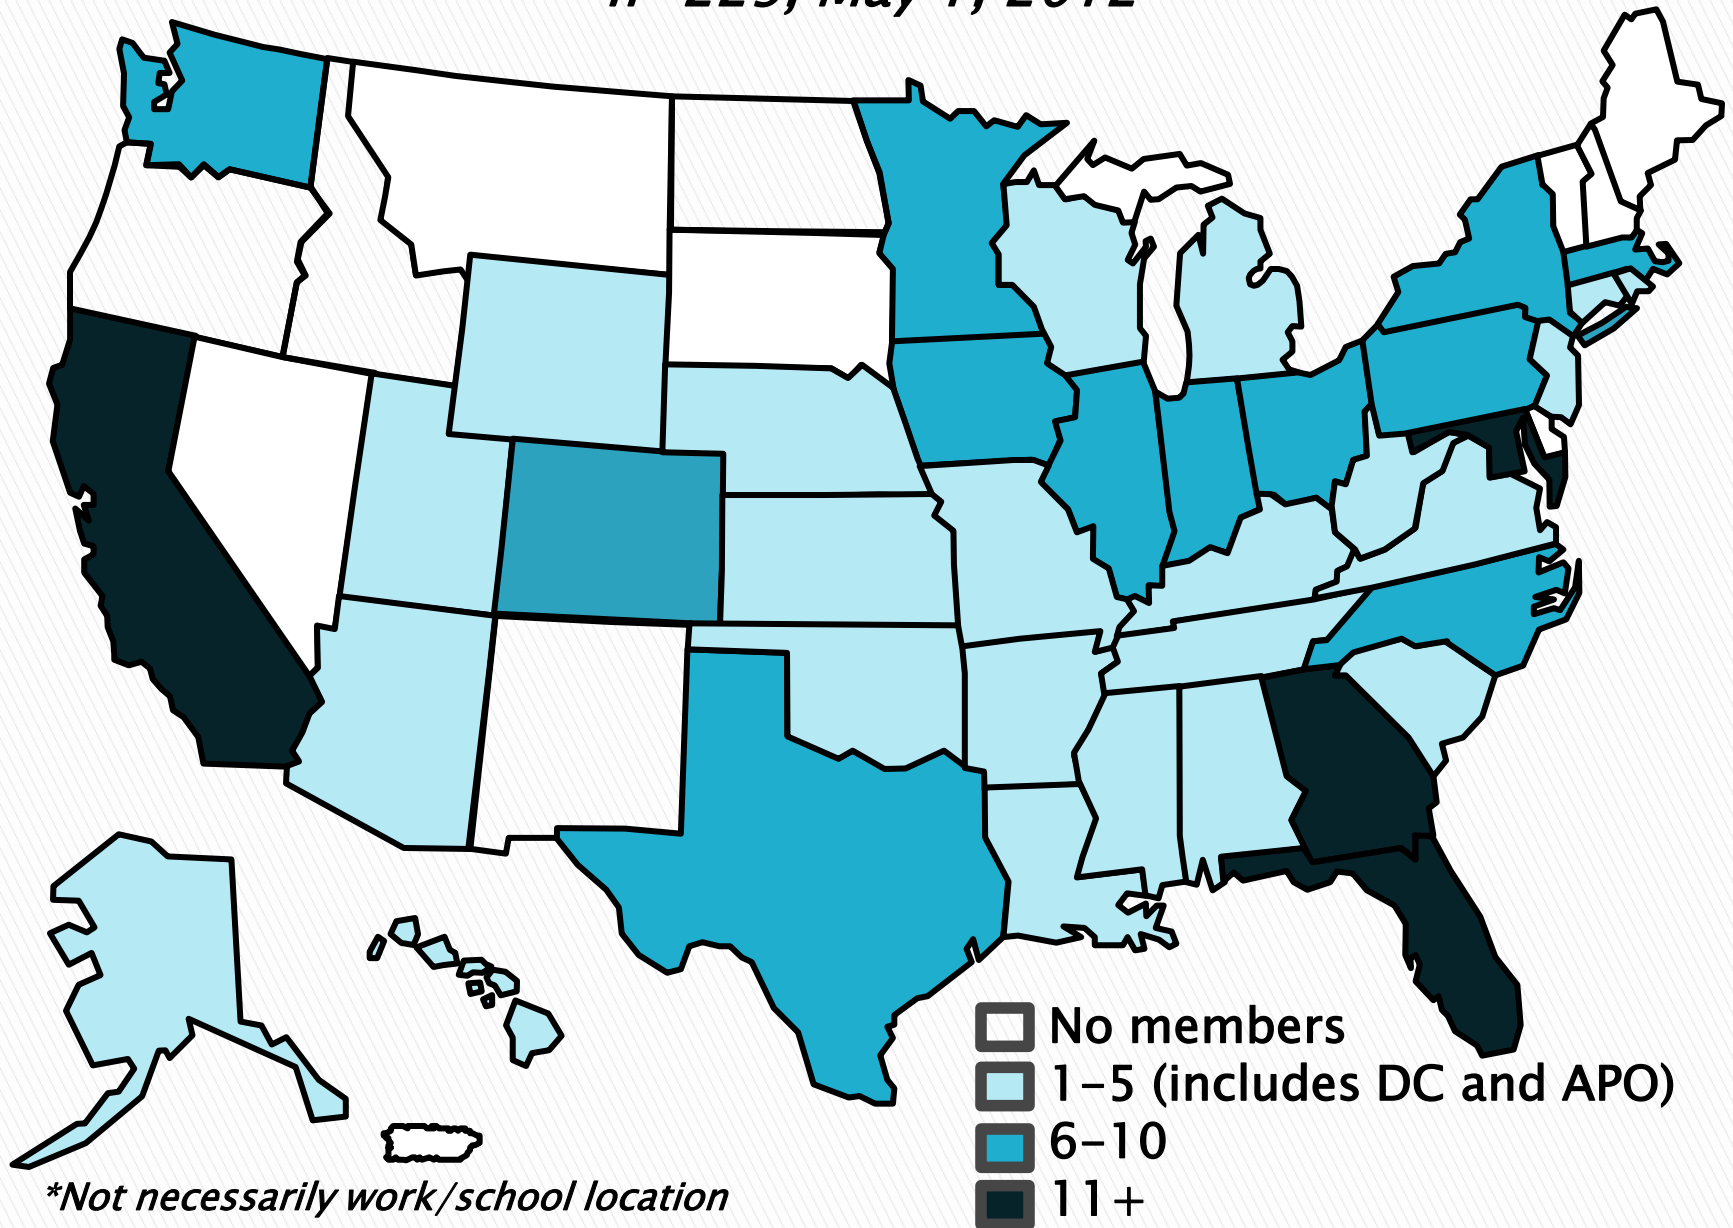

AAPHV Membership Profile

May 1, 2012

Data taken from 2011-12 membership applications

Promoting Veterinarians in Public Health

Membership Category, 2012 AAPHV Members

n=229, May 1, 2012

Type of Work Sector, 2012 All AAPHV Members

n=229, May 1, 2012

Type of Work Sector, 2012 Non-Student AAPHV Members

n=128, May 1, 2012

AAPHV Membership Preferred Address*

n=229, May 1, 2012

**Not necessarily work/school location*

International Addresses

May 1, 2012

AAPHV membership is not limited to members who are only U.S. citizens or residents. AAPHV members list their preferred address in 8 different countries/regions:

- Canada (n=6)
- India (n=1)
- Korea (n=1)
- Military installations in Africa & Europe (n=2)
- Egypt (n=1)
- Jordan (n=1)
- West Indies (n=4)